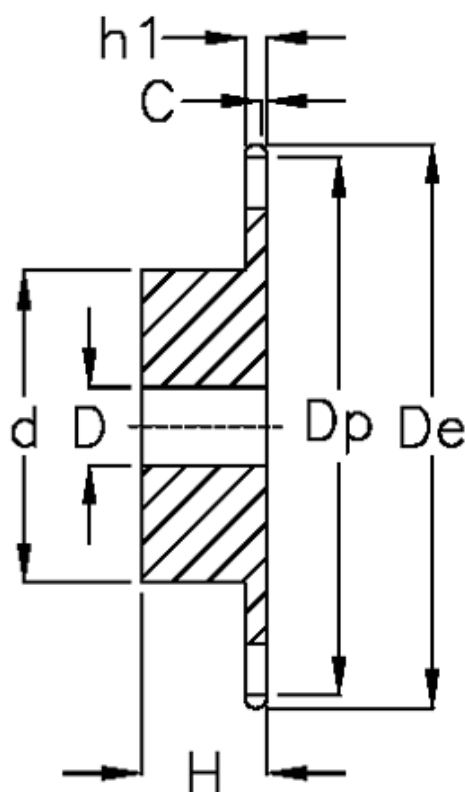

Article number: 616081007012

Description: Sprocket 12 B-1 Z=12 simplex
predrilled, Rustfast

Measures

C = 2
d = 52
D = $14 \pm 0,5$

De = 81.5
Dp = 73.6

For chain size = 3/4" x 7/16"

For chain type = 12 B-1

H = 35

$h_1 = 11.1$

Number of teeth = 12